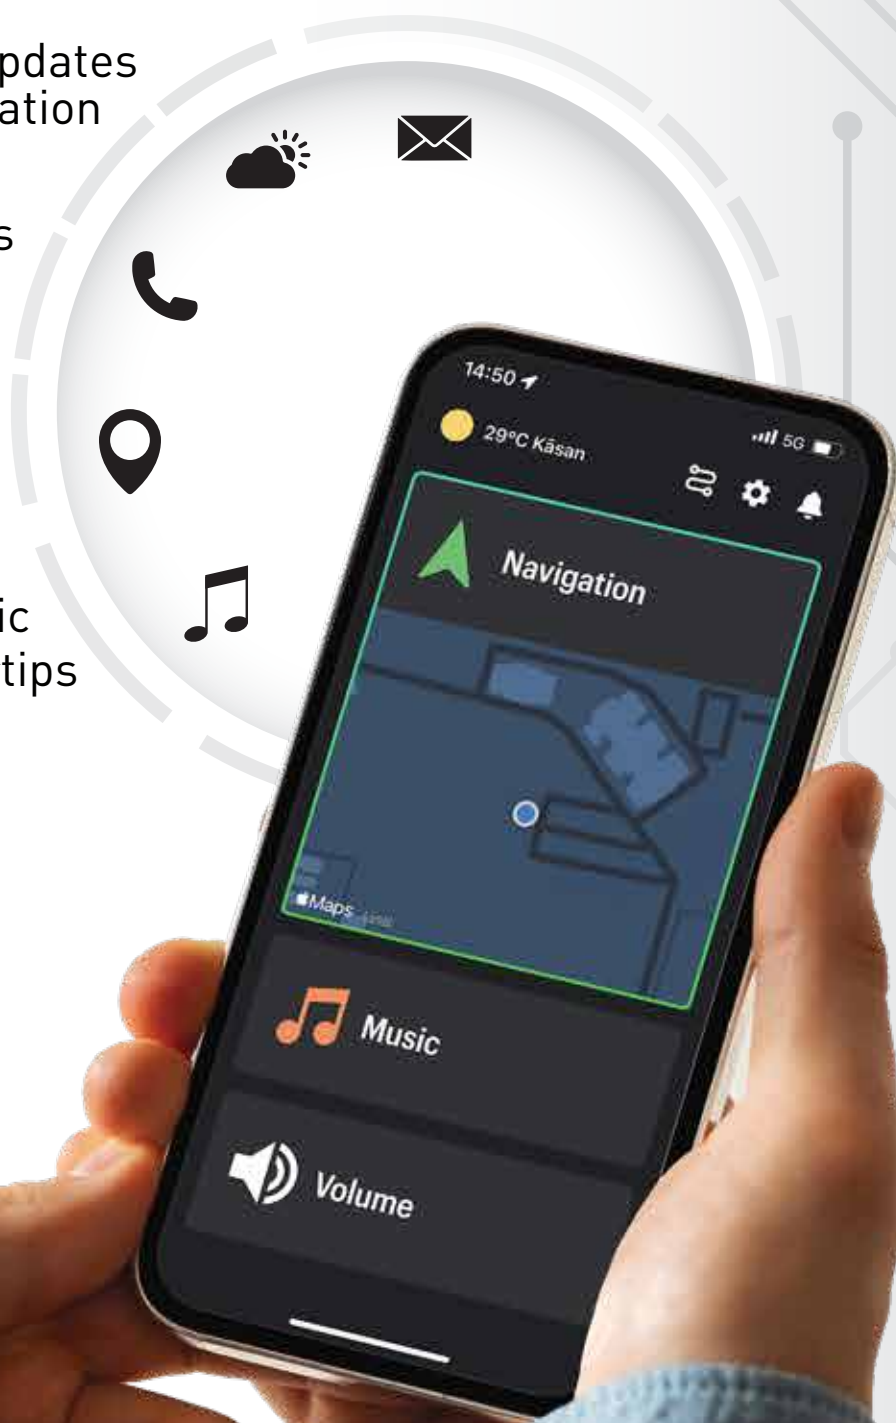

## ***TFT Screen Display***

The 10.67cm (4.2") TFT display offers a top-tier meter with exceptional visibility in both day and night. It provides clear visuals from various angles, ensuring high image quality. The screen also comes with three adjustable brightness levels for optimal viewing.

# Honda RoadSync

The Honda RoadSync App connects your smartphone to your Activa 125 via Bluetooth, allowing you to use key functions like navigation, calls, texts, and music without disrupting your ride.

Manage messages  
via voice commands

Get real-time weather updates  
for any location

Make or manage calls  
right from your Activa

Reach anywhere via  
turn-by-turn navigation

Control music  
on your fingertips